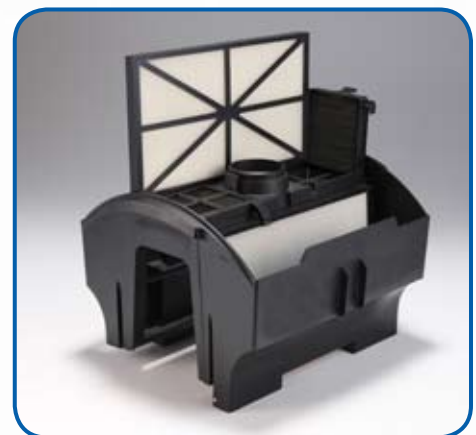

Cleanup is easy – just remove filter and rinse.

	e.VAC
Work Cycle	2 hours
Motor Unit	24 V/3.5 amps
Volume Capacity	530 inches₂ unit
Filter Media Type	2 fine porosity filter elements
Weight	21.5 pounds
Power Cord	50 feet (kevlar reinforced)
Moving Parts	Acetal/stainless steel
Programmed Function	ASCL/adaptive seek control
Warranty (USA only)	1 year
Calculated Ground Speed	55 feet/minute
Power Supply Input Voltage	115 VAC 60 Hz
Power Supply Output Voltage	24 VDC

To learn more about the cleaning quality of e.VAC, visit www.haywardnet.com or call 1-888-HAYWARD.