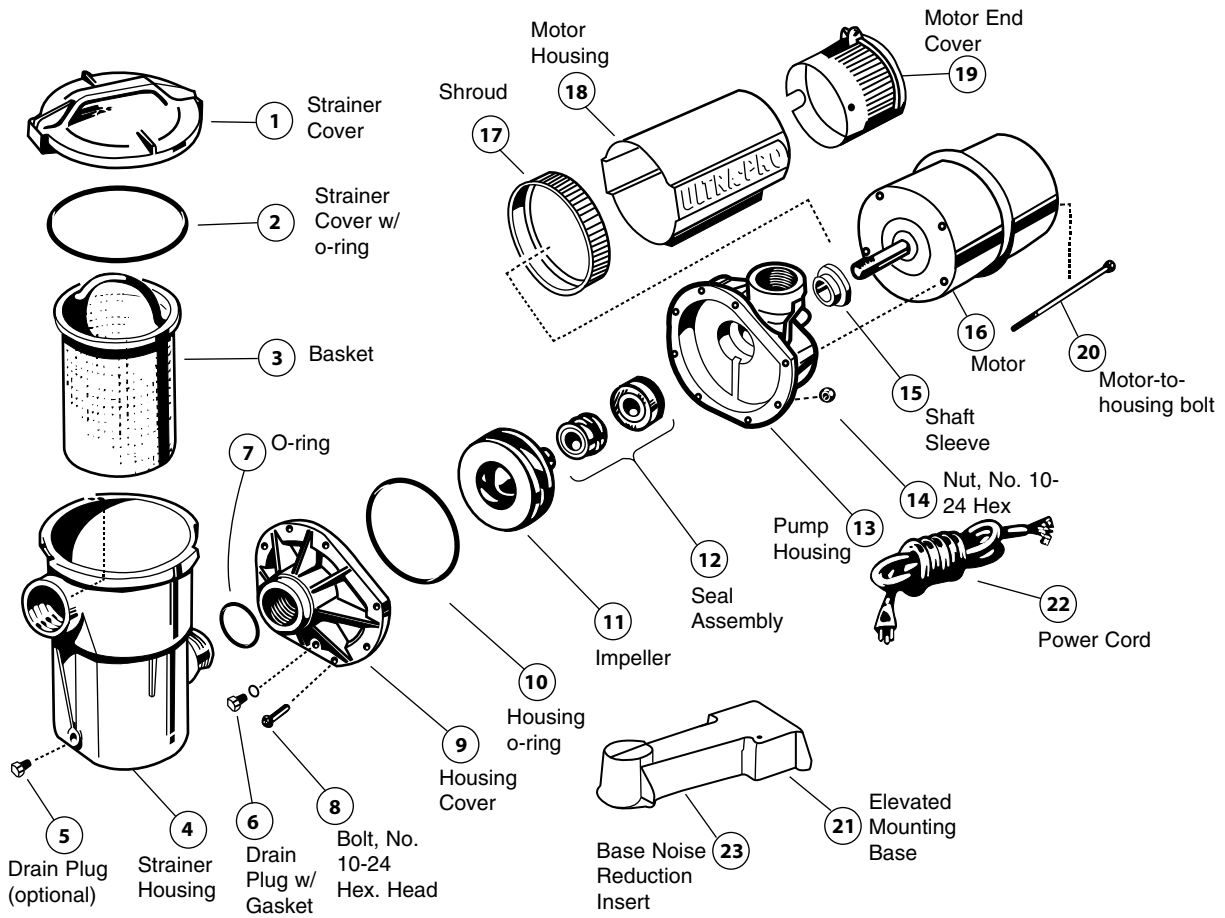

Ultra Pro

SP2290 AND SP2295 PUMP SERIES REPLACEMENT PARTS

Parts for Pump Models: SP2290, SP2295, SP2290ET, SP2295ET

Part No.	Description	Ctn. Qty.
SPX1500D2A	Strainer Cover	1
SPX1500P	Strainer O-Ring	1
SPX1500LX	Basket	1
SPX1500CAP	Strainer Housing	1
SPX1700FG	Drain Plug (optional)	—
SPX1700FG	Drain Plug w/Gasket	1
SPX1500W	O-Ring	1
SPX1500N2	Bolt, No. 10-24 Hex. Head	8
SPX1580BP	Housing Cover	1
SPX1580Z1	Housing O-ring	1
SPX1500E	Impeller	1
SPX1500KA	Seal Assembly - (2005 SPX1250XZ2C)	1
SPX1580AAP	Pump Housing	1
SPX1500Y2	Nut, No. 10-24 Hex.	8
SPX1500Q2	Shaft Sleeve	1
SPX1509ZIUF	Motor	1
SPX2090B	Shroud	1
SPX2090A	Motor Housing	1
	Motor-To-Housing Bolt To order, specify manufacturer, HP and Model No.	4
SPX2601C	Elevated Mounting Base (optional)	—
SPX2090C	Motor End Cover (optional)	—
ECX1325R	Switch Assembly (optional)	—
ECX13252R	Switch Assembly - 2speed	—
SPX2090CET	Motor End Cover (electronic timer)	—